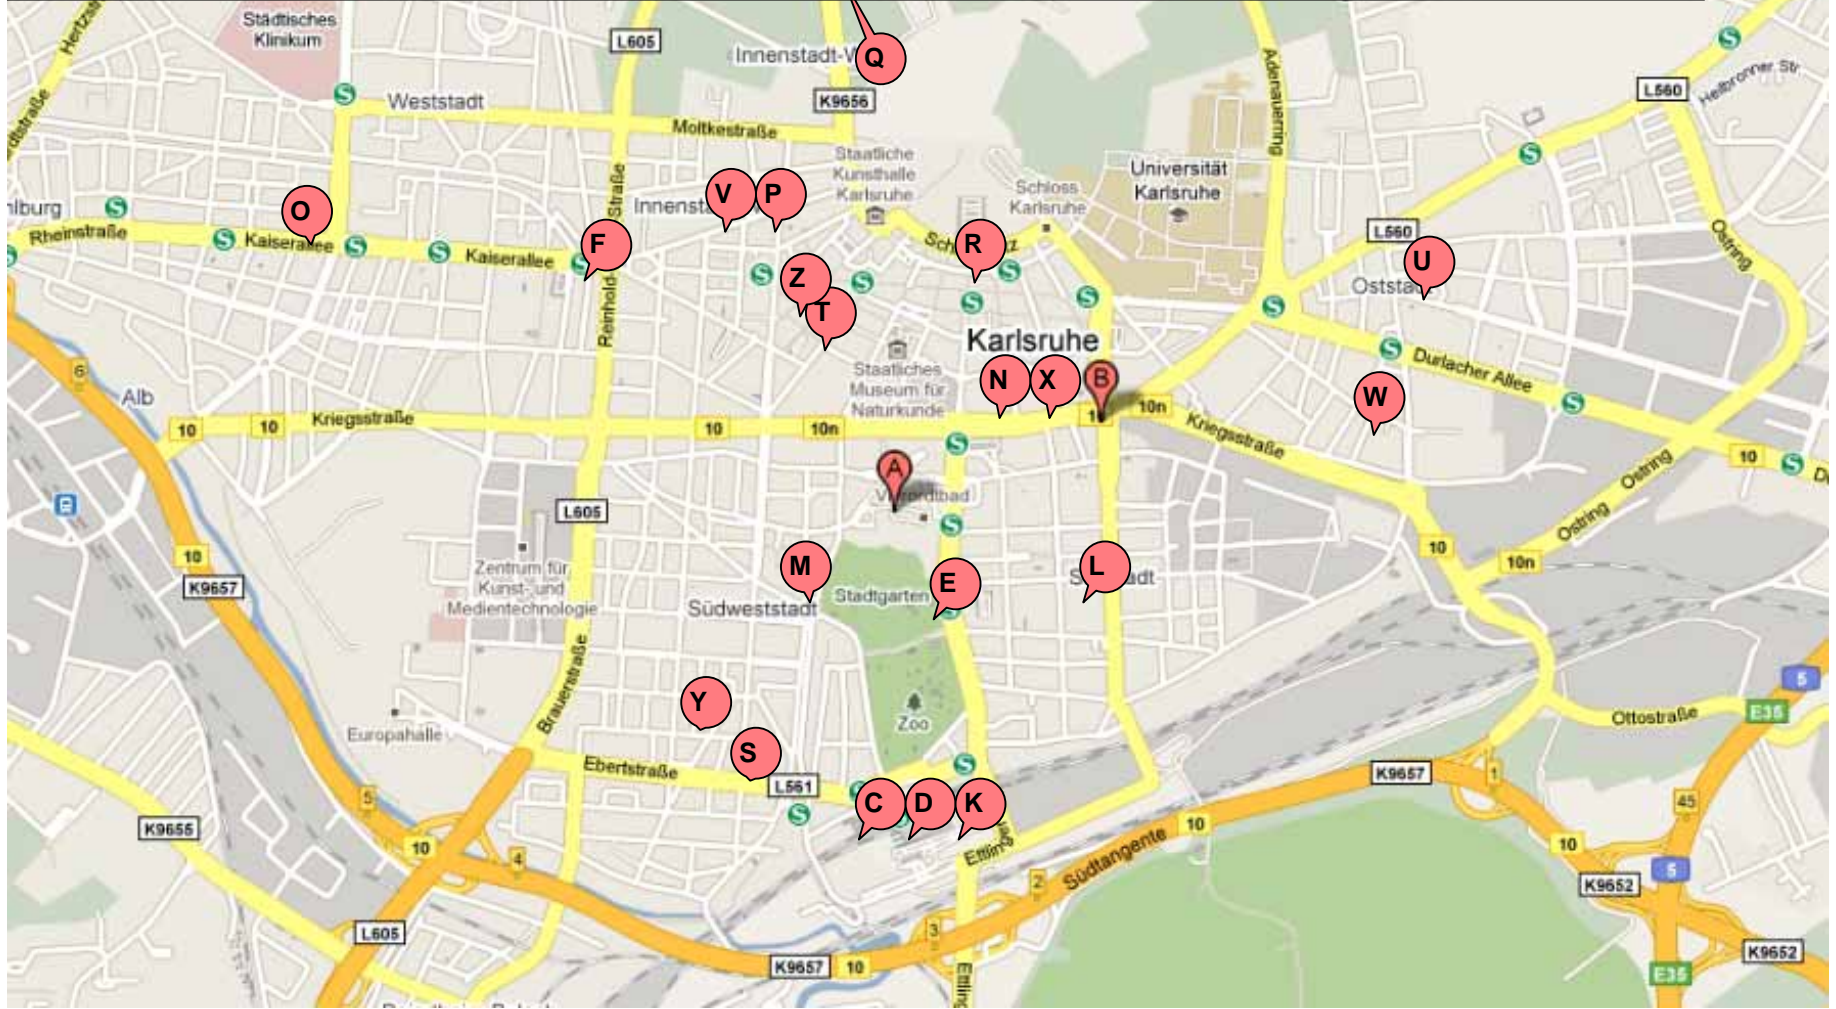

Hotel Map Karlsruhe

A = Conference Venue Convention Center	G = Der blaue Reiter	N = Art Hotel Royal	T = Hotel Alfa	Z = Erbprinzenhof
B = Renaissance Hotel	H = Radisson Blu	O = Allee Hotel	U = Hotel Hasen	
C = Hotel Residenz	I = Star Inn	P = Hotel Kübler	V = Berliner Hof	
D = Schlosshotel	K = Ibis	Q = Achat Hotel	W = Hotel am Gottesauer Schloss	
E = Best Western Queens Hotel	L = Barbarossa	R = Hotel am Markt	X = Blankenburg	
F = Hotel Rio	M = Eden	S = Hotel Greif	Y = Elite	